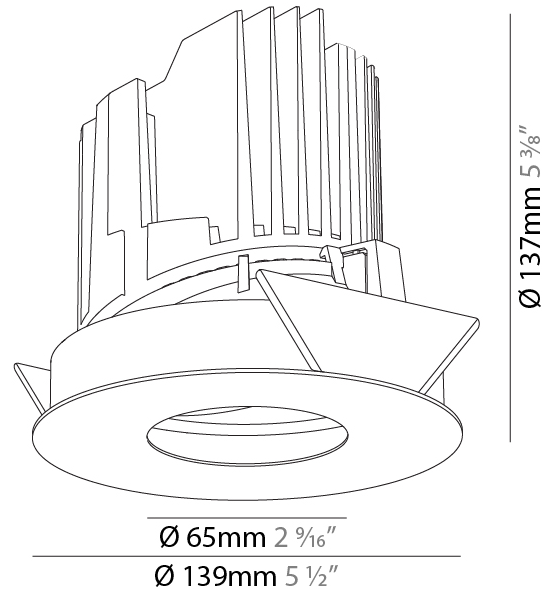

GENERAL

Series: Bioniq
 Subseries: Bioniq Round Pinhole
 Brand: Prolight
 Division: Architectural
 Mounting Type: Recessed
 Mounting Location: Ceiling
 Subcategory: Downlight

PHYSICAL

Shape: Round
 Diameter (mm): 139
 Diameter (in): 5 1/2
 Height (mm): 126
 Height (in): 4 15/16
 Ceiling Thickness (mm): 10 / 12.5 / 15
 Ceiling Thickness (in): 3/8 or 1/2 or 9/16
 Min. Recessing Depth (mm): 140
 Min. Recessing Depth (in): 5 1/2
 Light Distribution: Adjustable / Downlight
 Weight (kg): 0.86
 Weight (lbs): 1.9
 Fixture Finish: SSR / BKV / CWI / CRY / HAB / UFT / ITA / RUA / FTG / MYG / LOD / PUS / FRO / FUP / KIA / POP / BLS / SPG / MEY / GOH / GUM / CHC / COM / ABZ / JAG / OBR / MOS / ROR
 Fixture Material: Aluminum Die Cast
 Cut-out Measurements: 130mm / 5 1/8"

OPTICAL

Reflector°: 10
 Adjustability: Rotational 355°; Tilt 30°

RATINGS AND CERTIFICATIONS

Certified By: Certified for North American Standards
 IP rating: IP20

PROJECT	_____
TYPE	_____
SPECIFIER	_____
QUANTITY	_____
DATE	_____