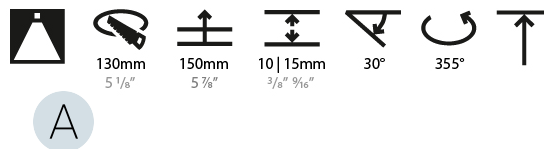

PHYSICAL

Shape: Round
Diameter (mm): 139
Diameter (in): 5 1/2
Height (mm): 126
Height (in): 4 15/16
Ceiling Thickness (mm): 10 / 12.5 / 15
Ceiling Thickness (in): 3/8 or 1/2 or 9/16
Min. Recessing Depth (mm): 140
Min. Recessing Depth (in): 5 1/2
Light Distribution: Adjustable / Downlight
Weight (kg): 0.86
Weight (lbs): 1.9
Fixture Finish: SSR / BKV / CWI / CRY / HAB / UFT / ITA / RUA / FTG / MYG / LOD / PUS / FRO / FUP / KIA / POP / BLS / SPG / MEY / GOH / GUM / CHC / COM / ABZ / JAG / OBR / MOS / ROR
Fixture Material: Aluminum Die Cast
Cut-out Measurements: 130mm / 5 1/8"

ELECTRICAL

Lamp Type: LED (Zhaga Standard)
Input Wattage (W): 13.2 / 16.5
Total Output Wattage (W): 12 / 15
Dimming: Tri-Mode (Non-Dimming and Phase Dimming (120Vac only) and 0-10V Dimming)
Driver Included: No
Driver Location: Recessed Housing
Driver Type: Constant Current - Universal
Housing: See components
Input Voltage (V): 120 - 277
Constant Current (MA): 350

LED

Number of LEDs: 1
Color Temperature (°K): 2700 / 3000 / 3500 / 4000
Max. Delivered Lumen (lm): 810 / 900 / 970 / 990
Nominal Lumen (lm): 960 / 1070 / 1156 / 1180
CRI: >90 CRI
Lamp Life (hrs): 50000

OPTICAL

Reflector°: 10
Adjustability: Rotational 355°; Tilt 30°

RATINGS AND CERTIFICATIONS

Certified By: Certified for North American Standards
IP rating: IP20

PROJECT	_____
TYPE	_____
SPECIFIER	_____
QUANTITY	_____
DATE	_____